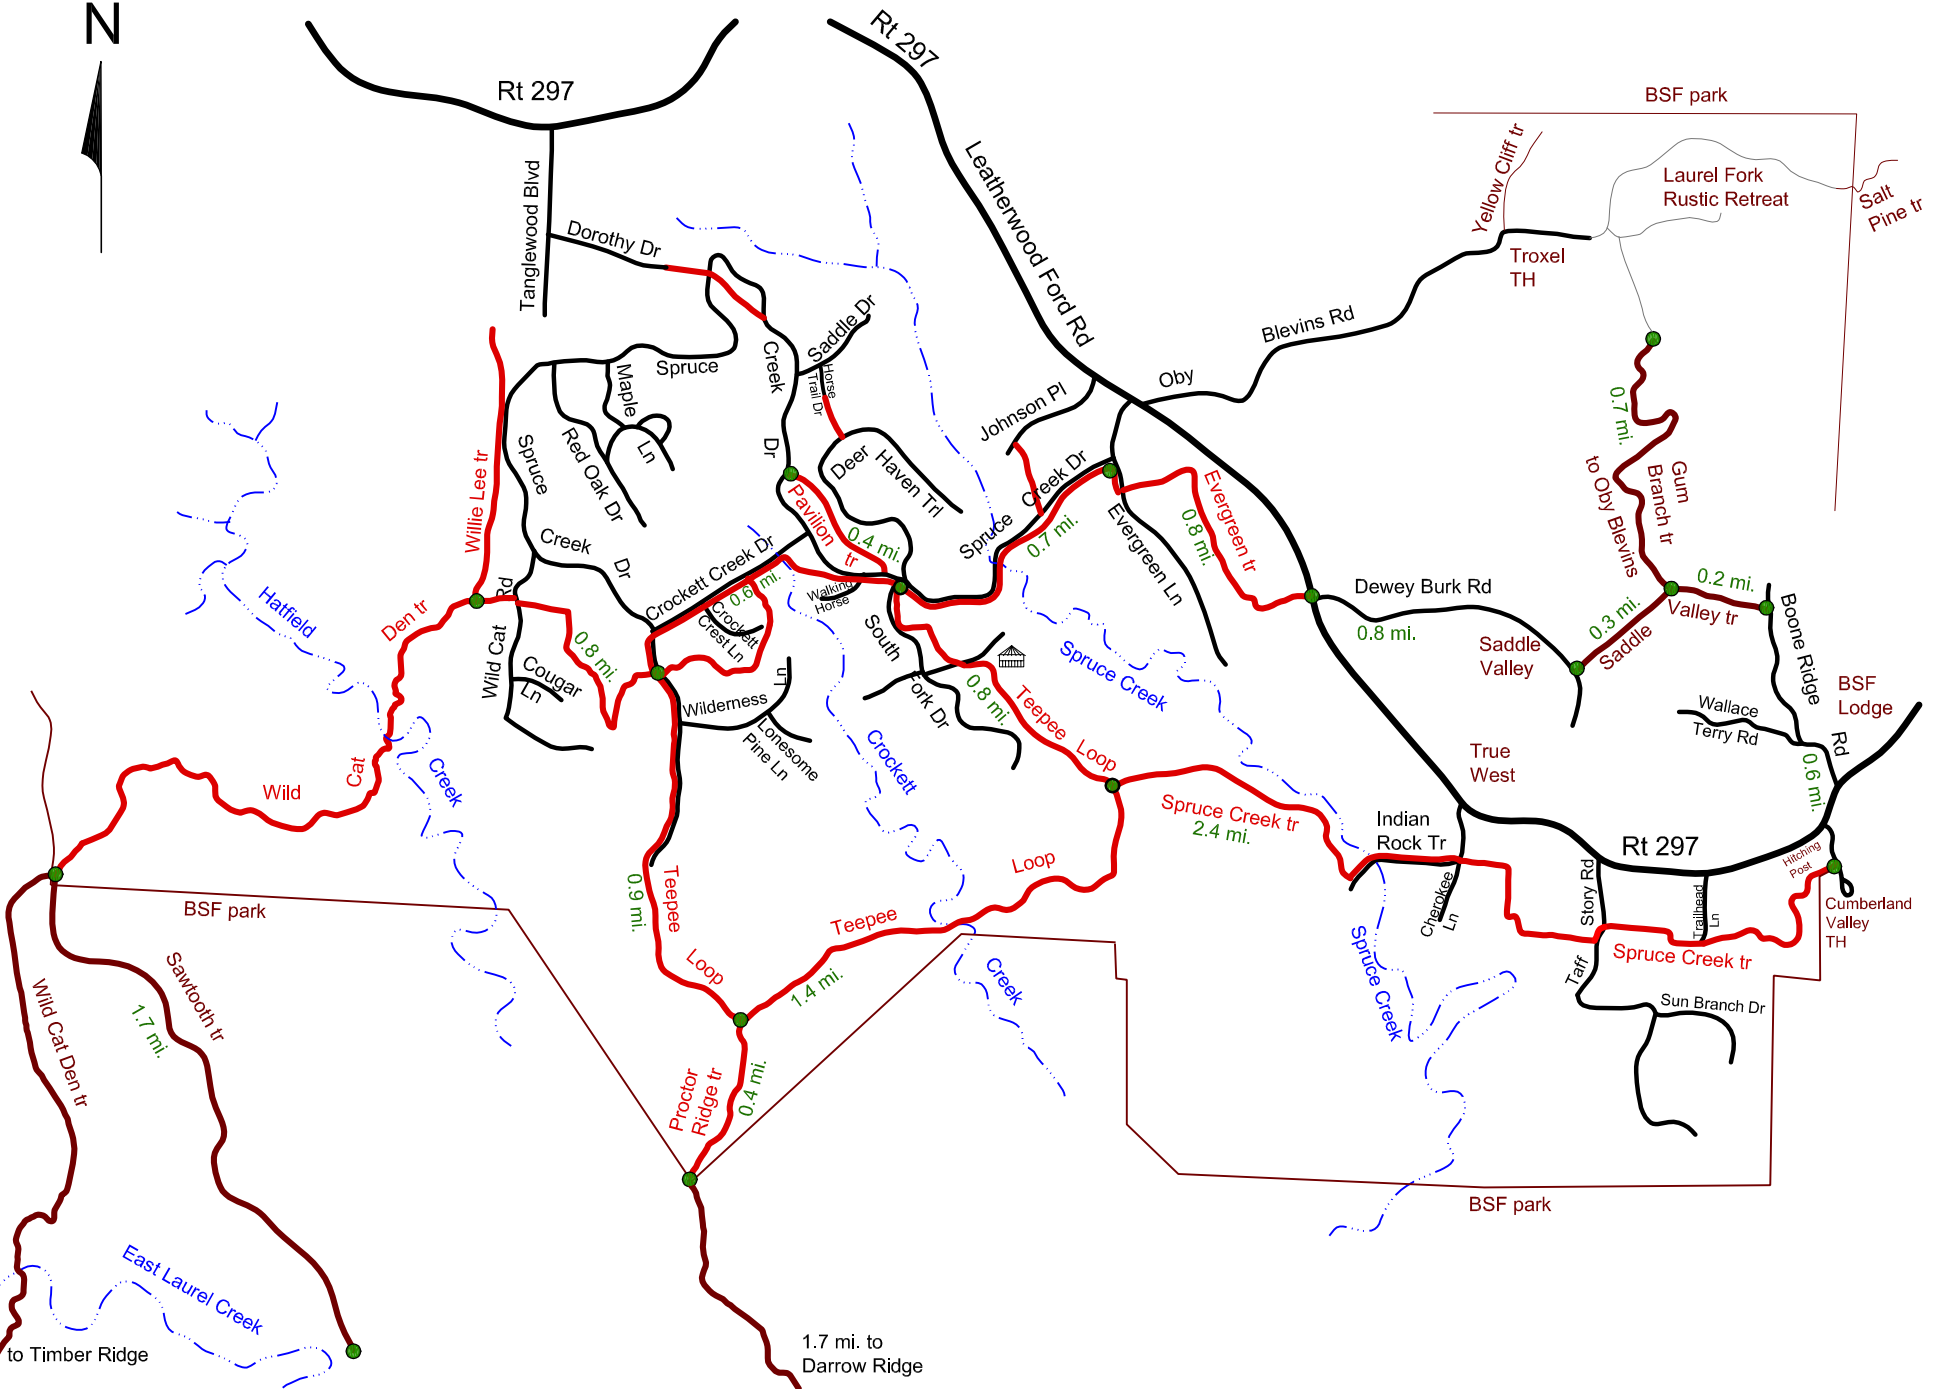

Spruce Creek Trails Association Trail Map

to Timber Ridge

1.7 mi. to Darrow Ridge