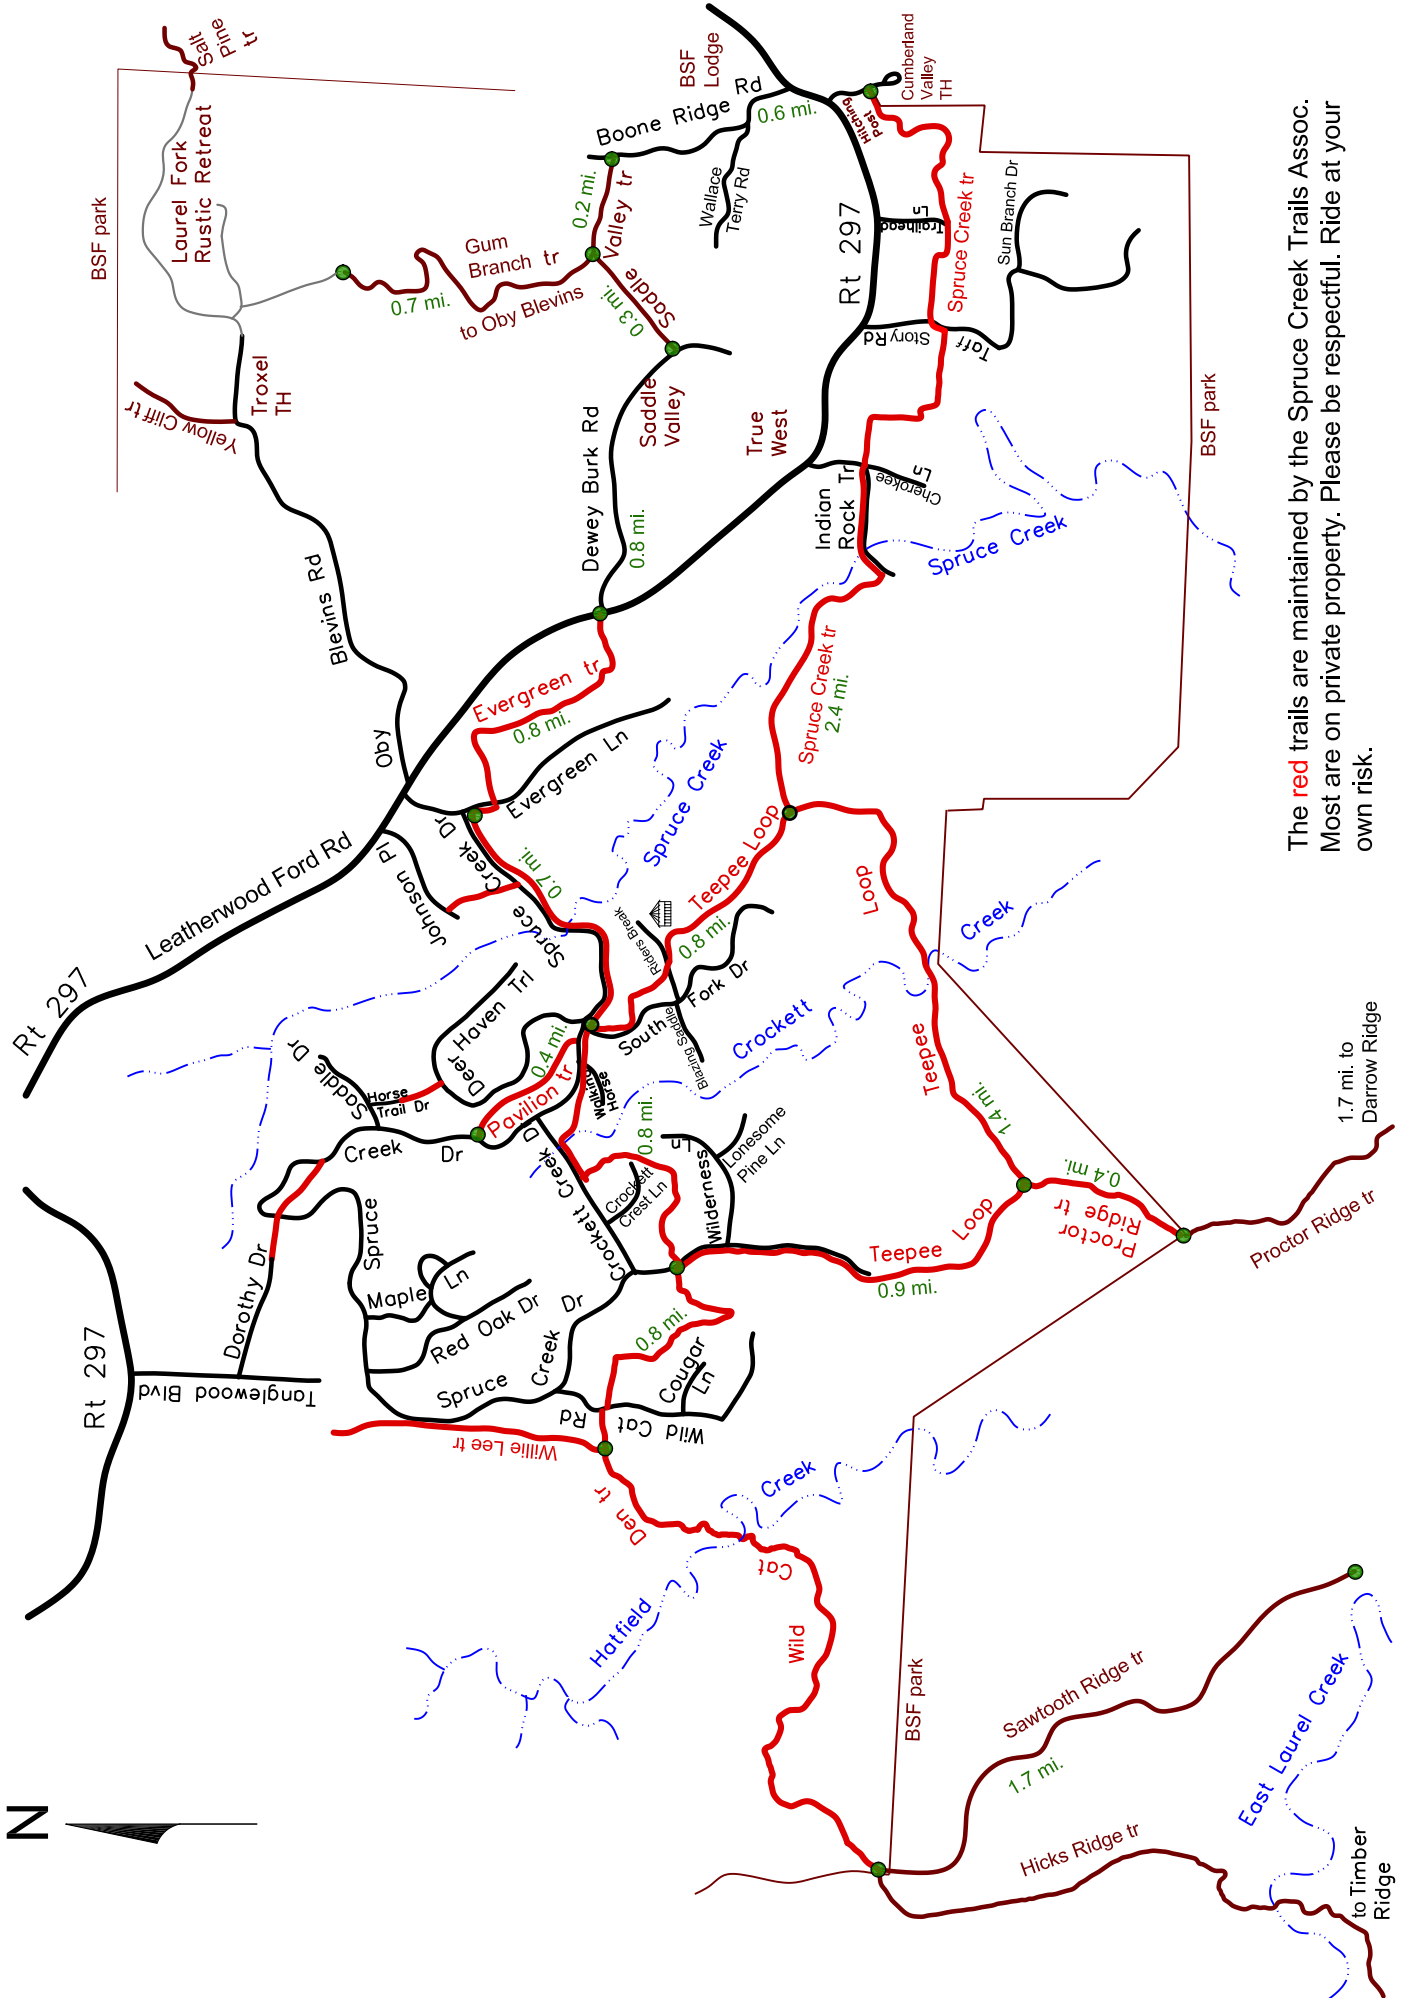

# Spruce Creek Trails Association Trail Map

The red trails are maintained by the Spruce Creek Trails Assoc. Most are on private property. Please be respectful. Ride at your own risk.